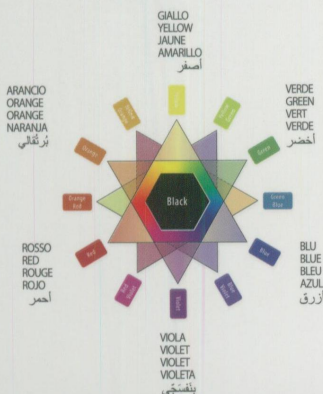

BOTANICOLOR
COLORIMETRIA

OSTWALD'S STAR